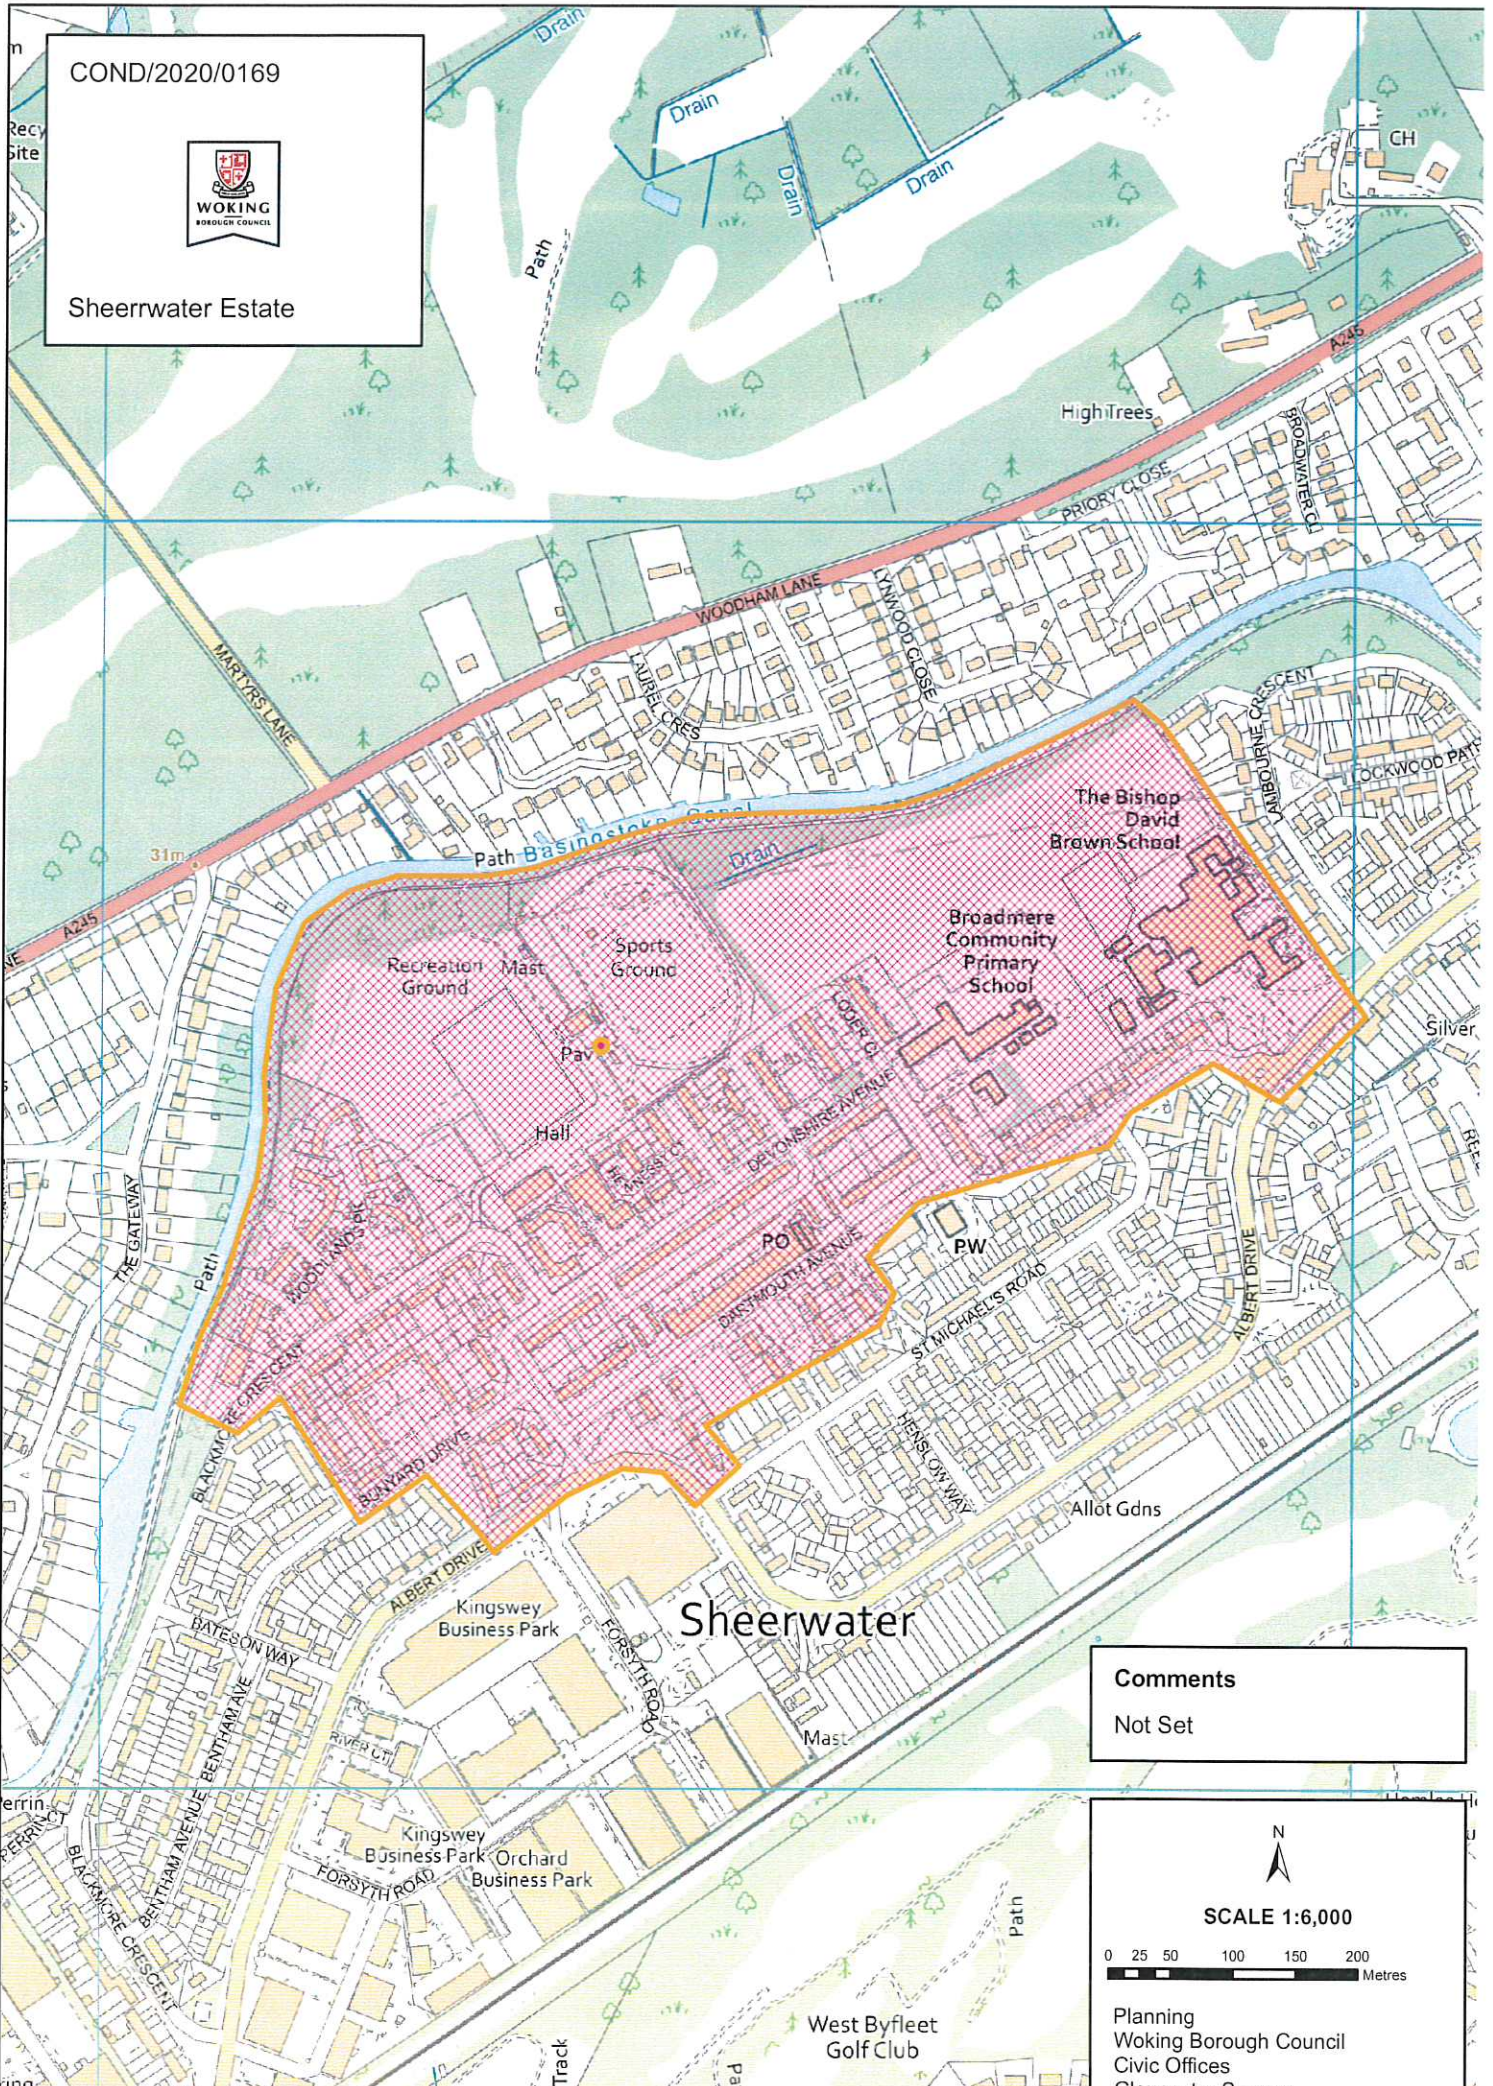

COND/2020/0169

Sheerwater Estate

**Comments**  
Not Set

Planning  
Woking Borough Council  
Civic Offices  
Gloucester Square  
Woking, Surrey GU21 6YL